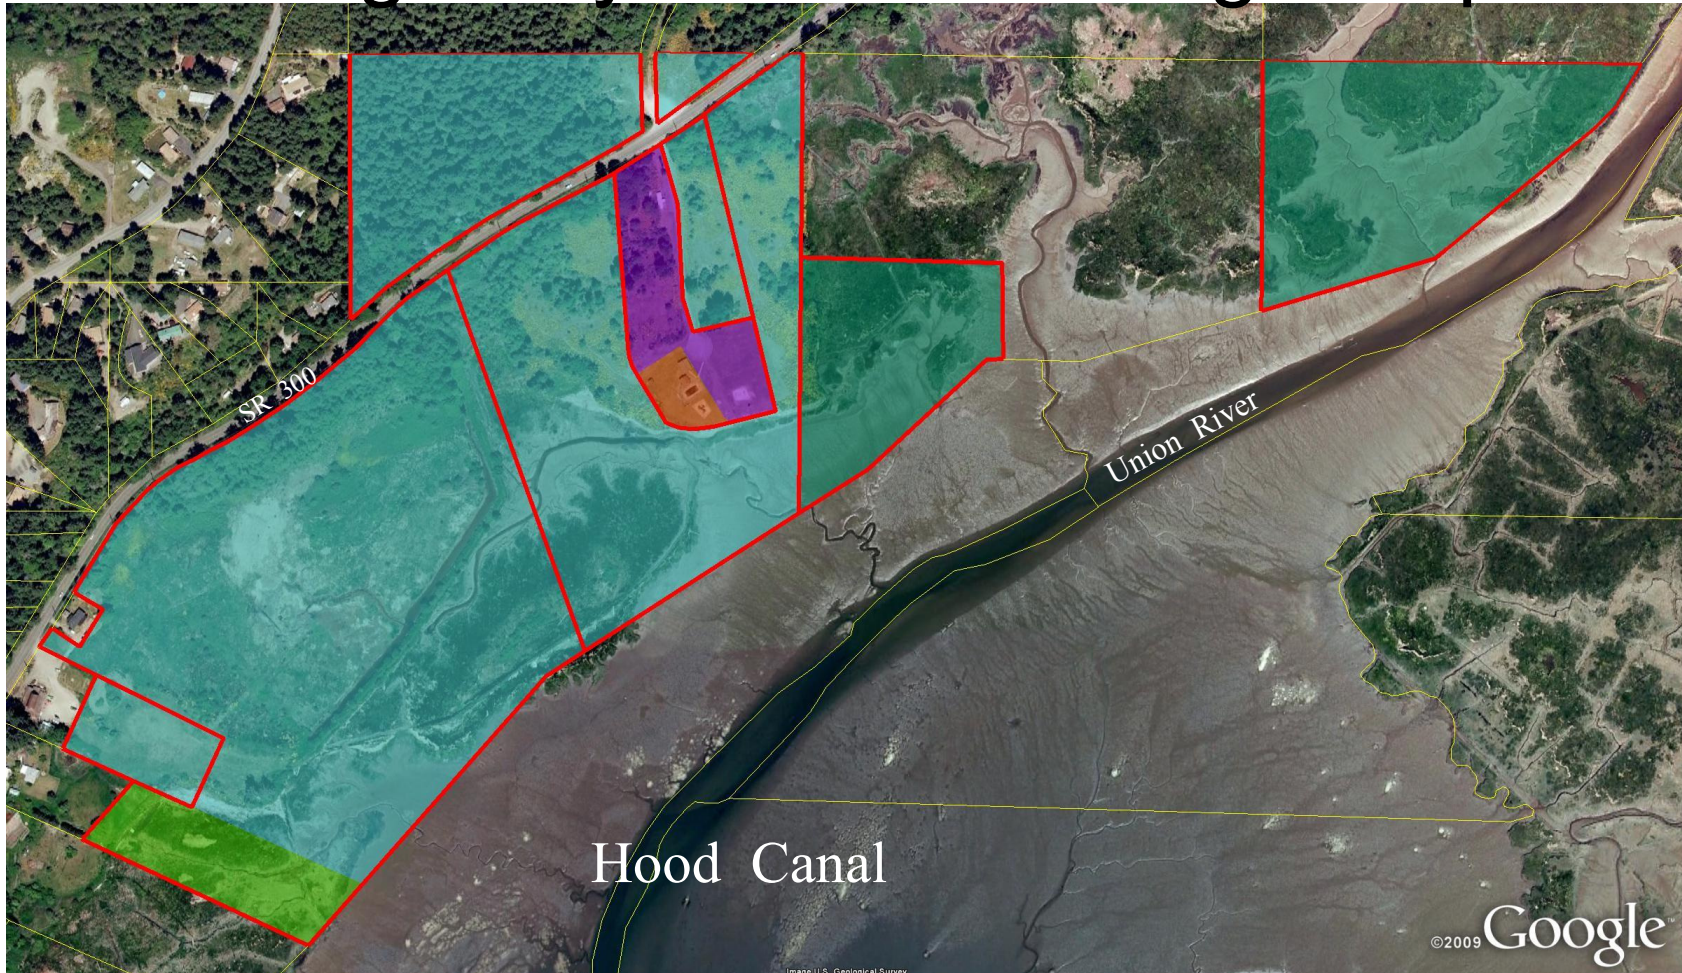

# Klingel/Bryan/Beard Refuge Map

## Map Key

- Klingel/Bryan/Beard Refuge Parcels
- Surrounding Parcel Boundaries
- Jimmy Bryan Wildlife Refuge
- Oda Beard Wildlife Refuge
- Klingel Wildlife Refuge Fee Owned
- Klingel W. R. Easement Area
- Beard's Cove Sole Ownership

This map was created from existing map sources, and is not a substitute for a field survey. The data are to be used for reference purposes only. The user of this map assumes responsibility for determining its suitability for intended use.