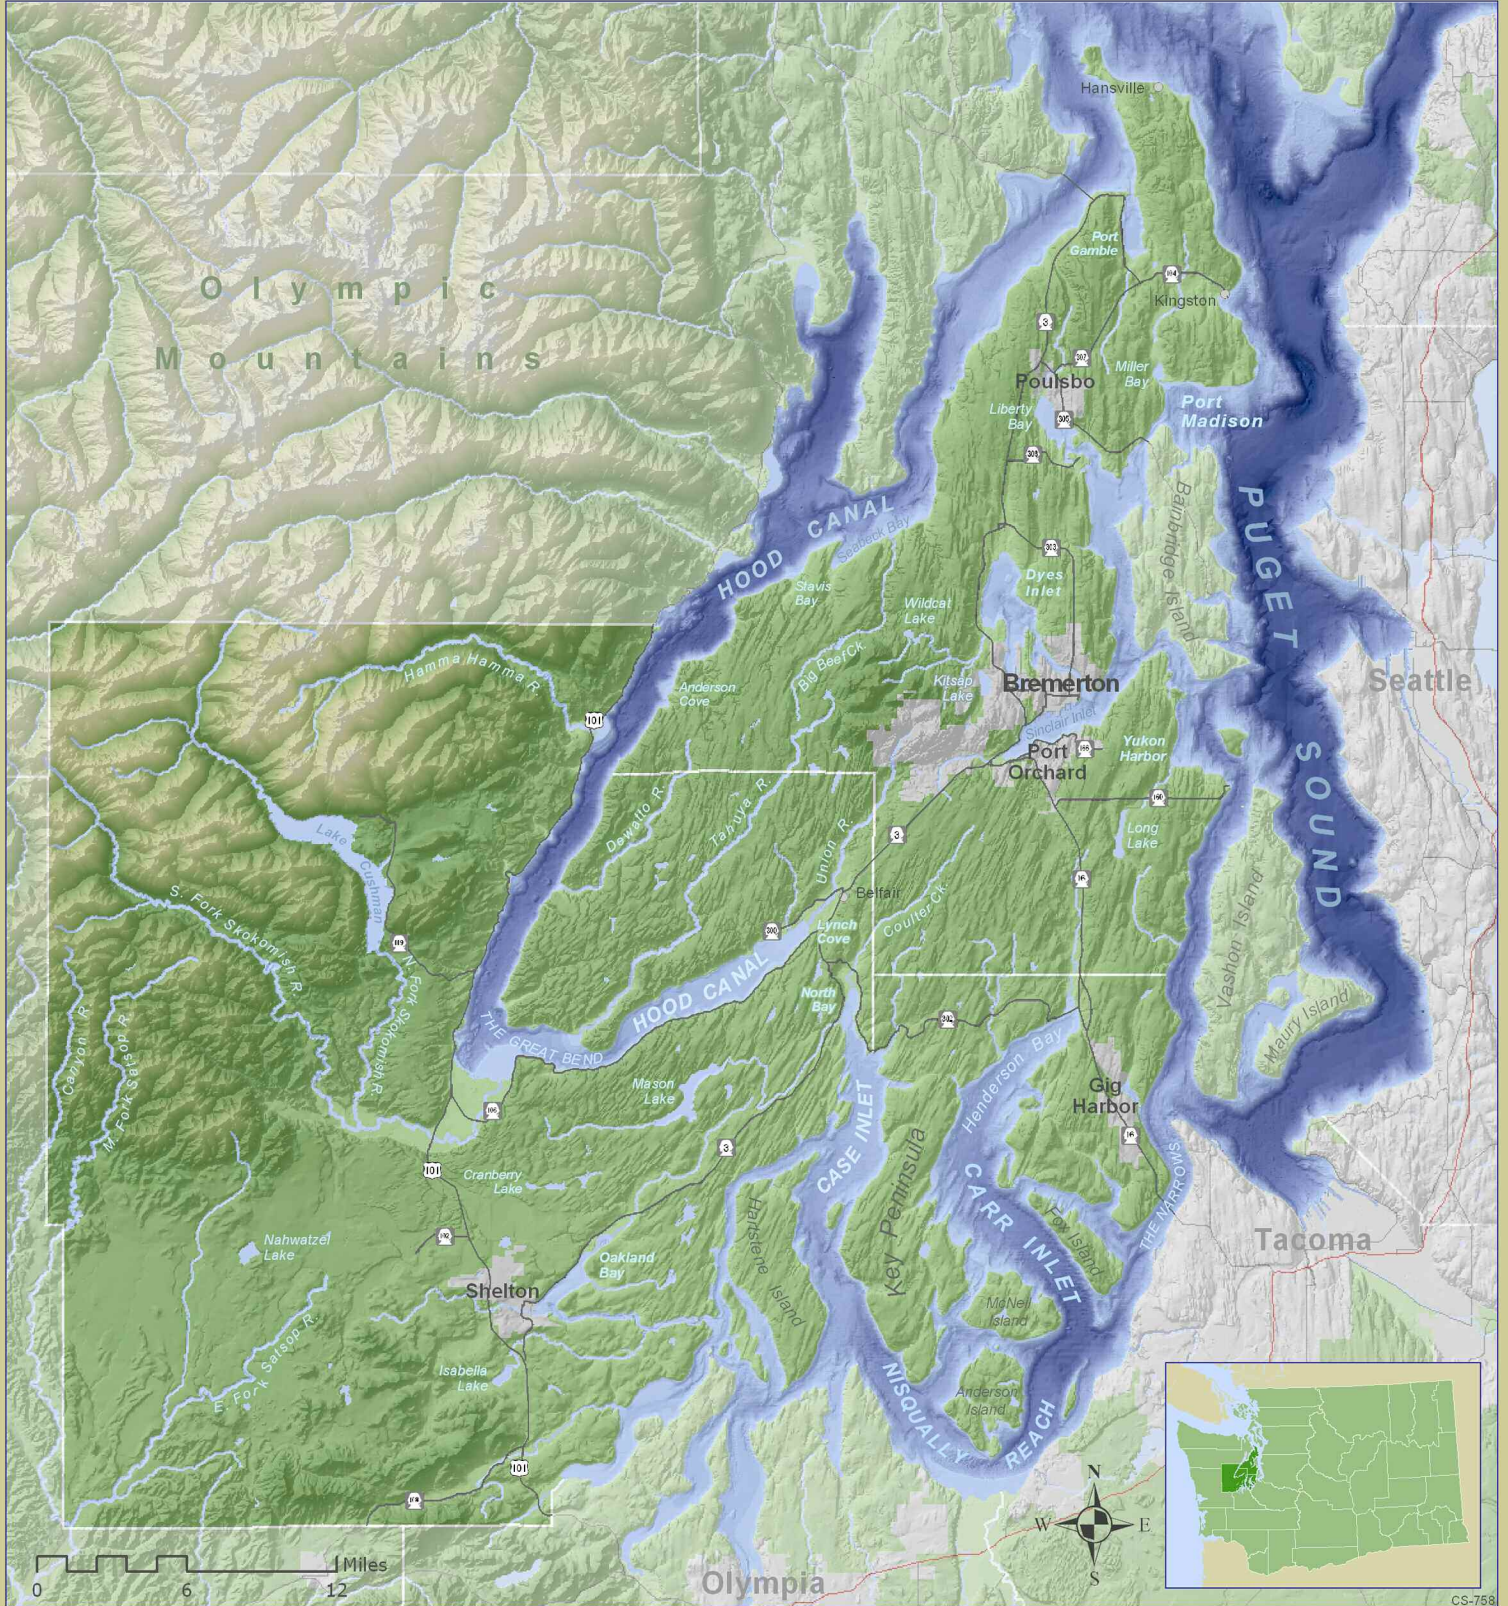

Great Peninsula Conservancy Conservation Region

3721 Kitsap Way, Suite 5 Bremerton, WA 98312

(360) 373-3500

www.greatpeninsula.org

Protecting Our Lands and Waters for Generations to Come

Cartography by
CommEn Space
www.commenspace.org

CS-758