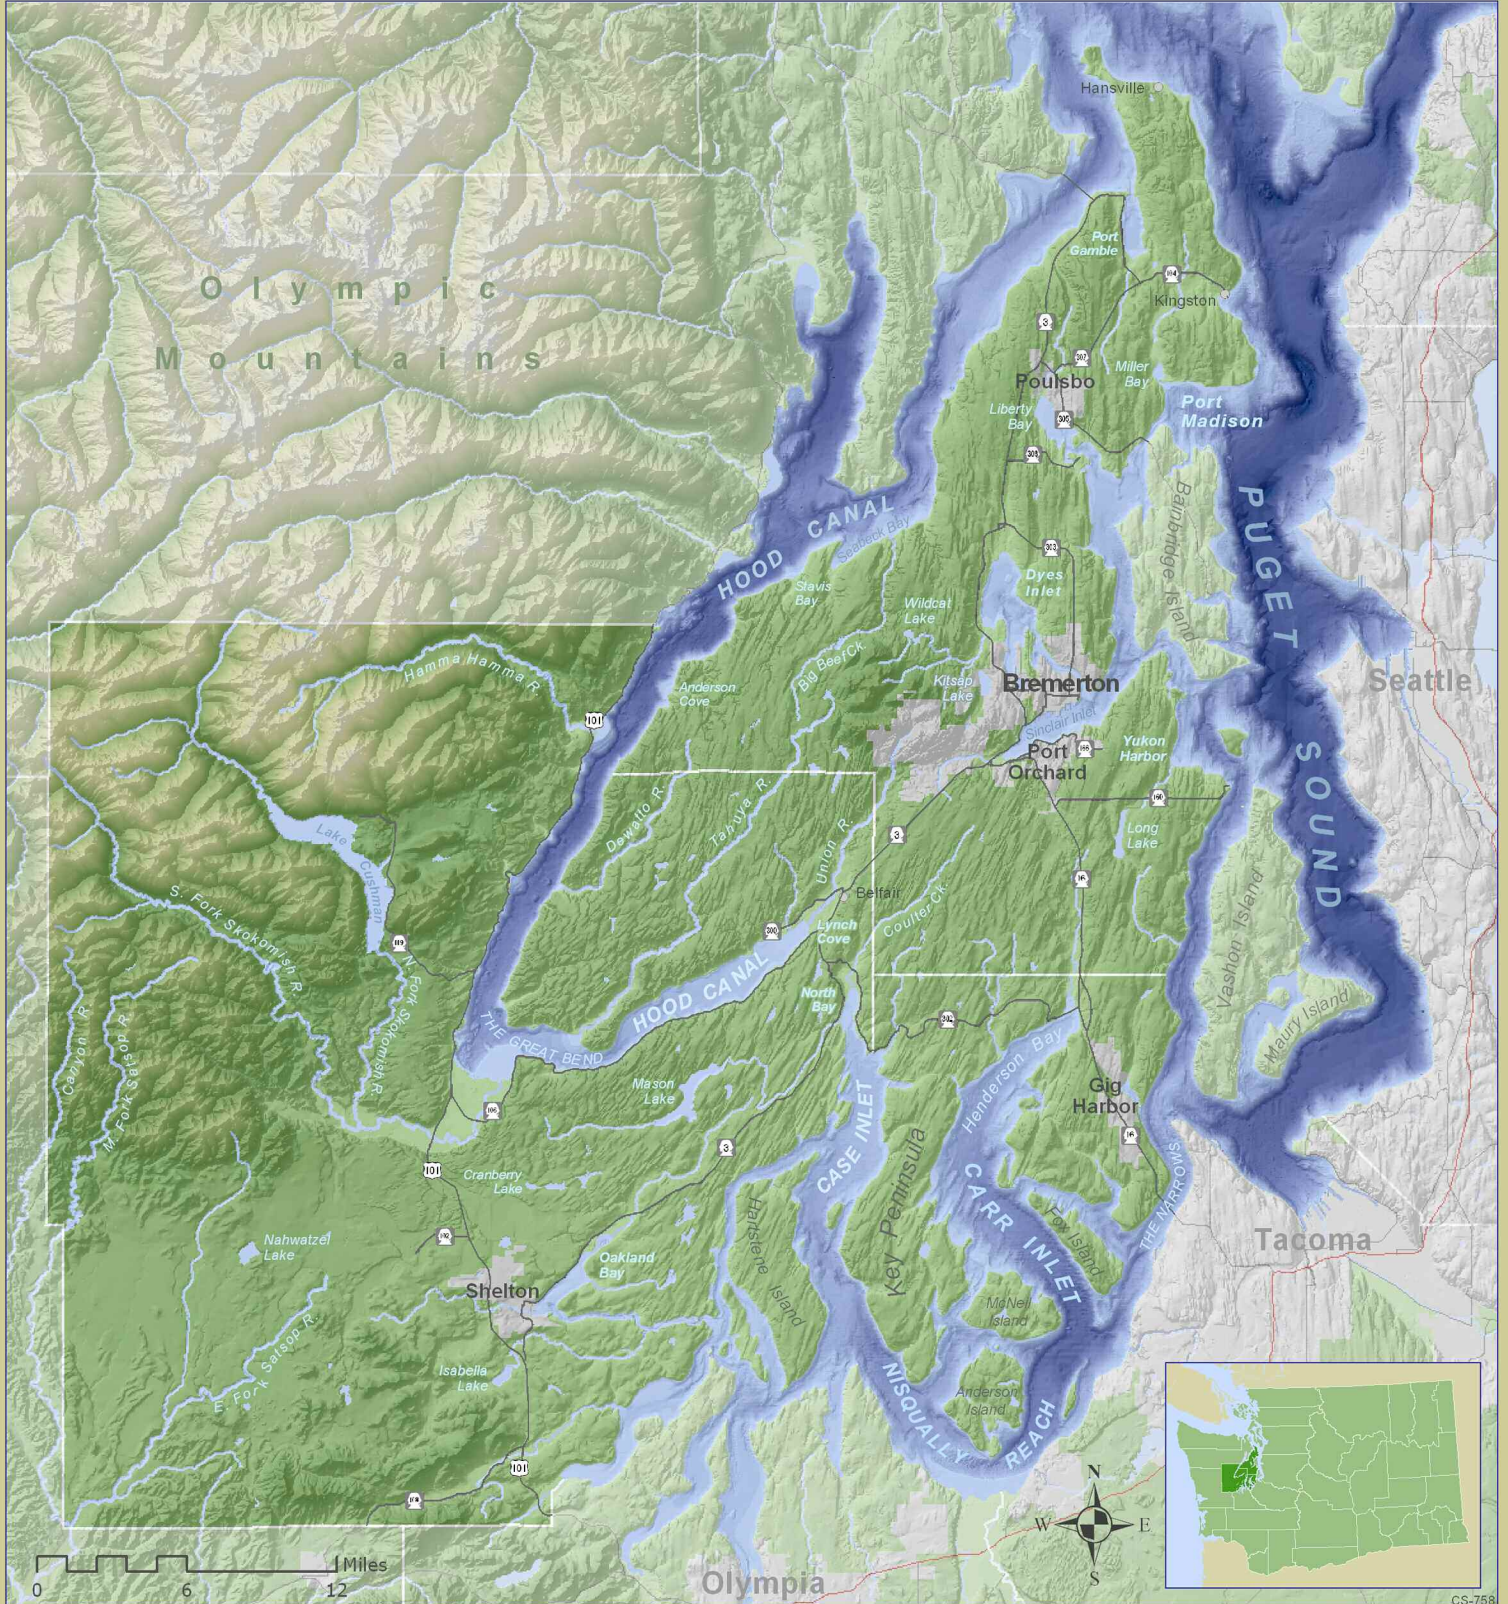

Great Peninsula Conservancy Conservation Region

3721 Kitsap Way, Suite 5 Bremerton, WA 98312

(360) 373-3500

www.greatpeninsula.org

Protecting Our Lands and Waters for Generations to Come

Cartography by
CommEn Space
www.commenspace.org

CS-758